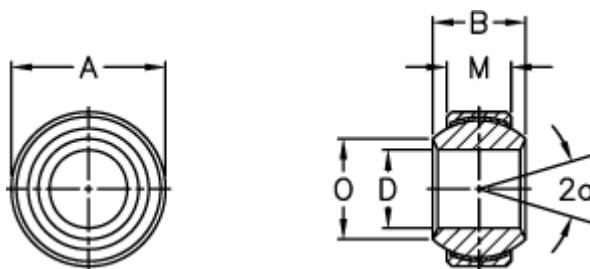

Article number: 03406350

Description: Fluro Rod end GXSW 35

## Measures

|                     |        |                     |       |
|---------------------|--------|---------------------|-------|
| A                   | = 62   | Size                | = 35  |
| a (degrees)         | = 19   | Static load C0 (kN) | = 343 |
| B                   | = 43   | Weight              | = 505 |
| D                   | = 35   |                     |       |
| Dynamic load C (kN) | = 206  |                     |       |
| M                   | = 28   |                     |       |
| O                   | = 37.7 |                     |       |
| Permissible rpm     | = 110  |                     |       |